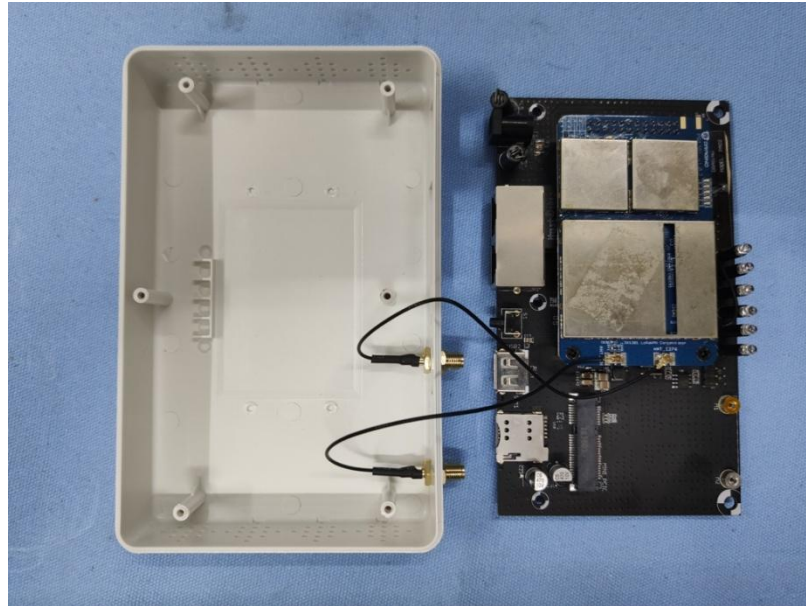

Global United Technology Services Co., Ltd.

No. 123- 128, Tower A, Jinyuan Business Building, No.2, Laodong Industrial Zone,
Xixiang Road, Baoan District, Shenzhen, Guangdong, China

Telephone: +86 (0) 755 2779 8480 Fax: +86 (0) 755 2779 8960

Page 5 of 9