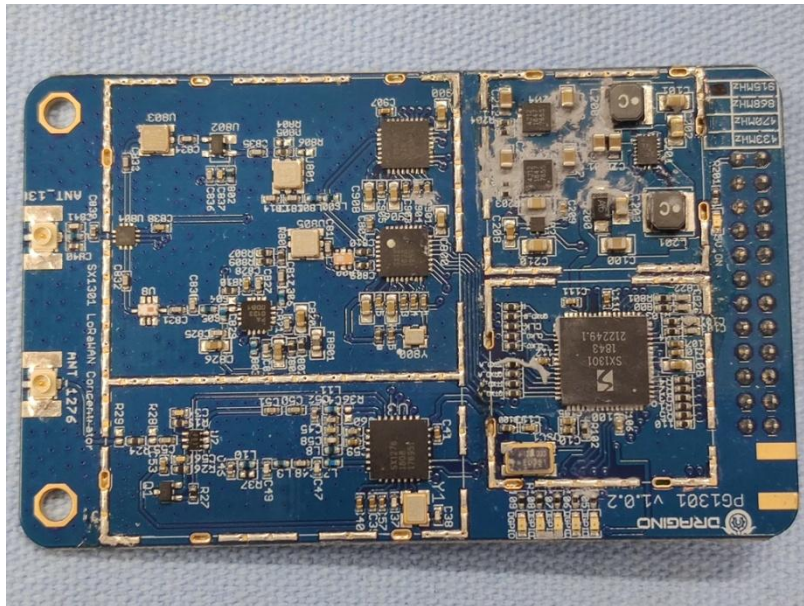

Global United Technology Services Co., Ltd.

No. 123- 128, Tower A, Jinyuan Business Building, No.2, Laodong Industrial Zone,
Xixiang Road, Baoan District, Shenzhen, Guangdong, China

Telephone: +86 (0) 755 2779 8480 Fax: +86 (0) 755 2779 8960

Page 8 of 9