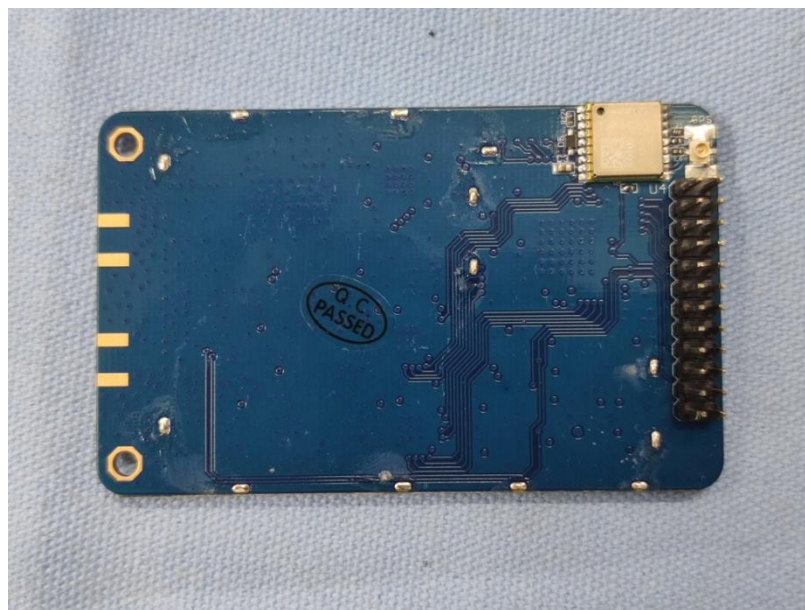

Global United Technology Services Co., Ltd.

No. 123- 128, Tower A, Jinyuan Business Building, No.2, Laodong Industrial Zone,
Xixiang Road, Baoan District, Shenzhen, Guangdong, China

Telephone: +86 (0) 755 2779 8480 Fax: +86 (0) 755 2779 8960

Page 8 of 9