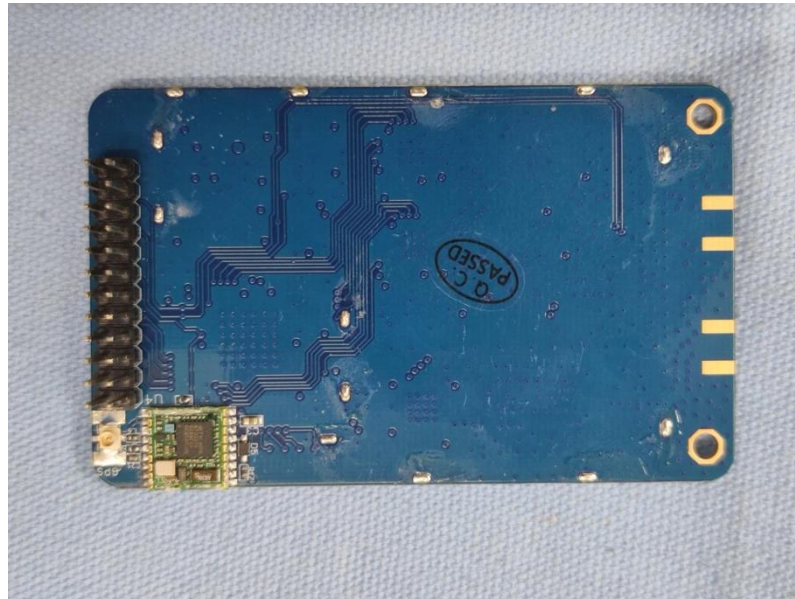

-----End-----