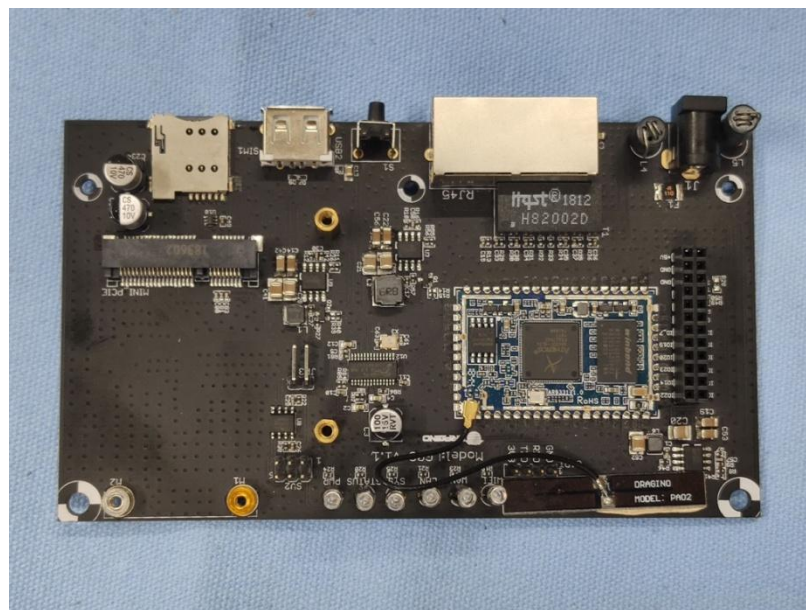

Global United Technology Services Co., Ltd.

No. 123- 128, Tower A, Jinyuan Business Building, No.2, Laodong Industrial Zone,
Xixiang Road, Baoan District, Shenzhen, Guangdong, China

Telephone: +86 (0) 755 2779 8480 Fax: +86 (0) 755 2779 8960

Page 6 of 9