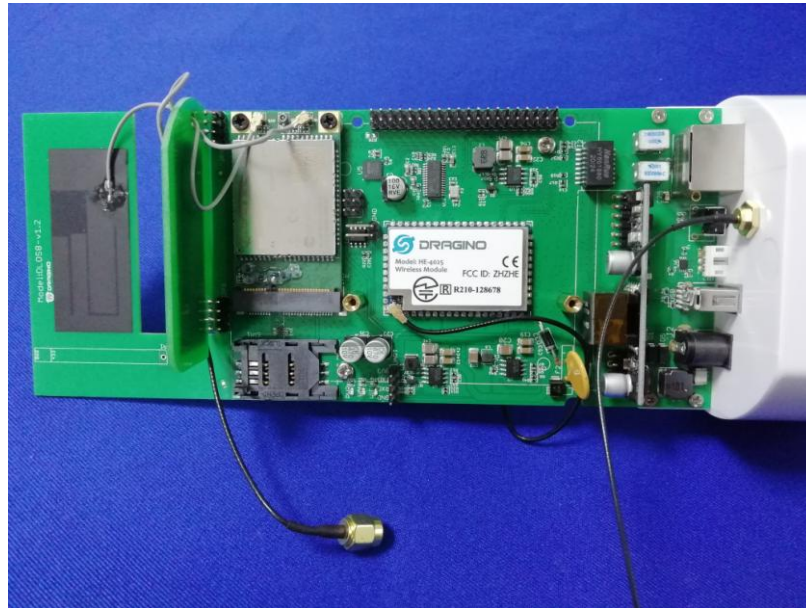

Product Name: LoRaWAN Gateway

Test Model No.: DLOS8

EUT Constructional Details

-----End-----