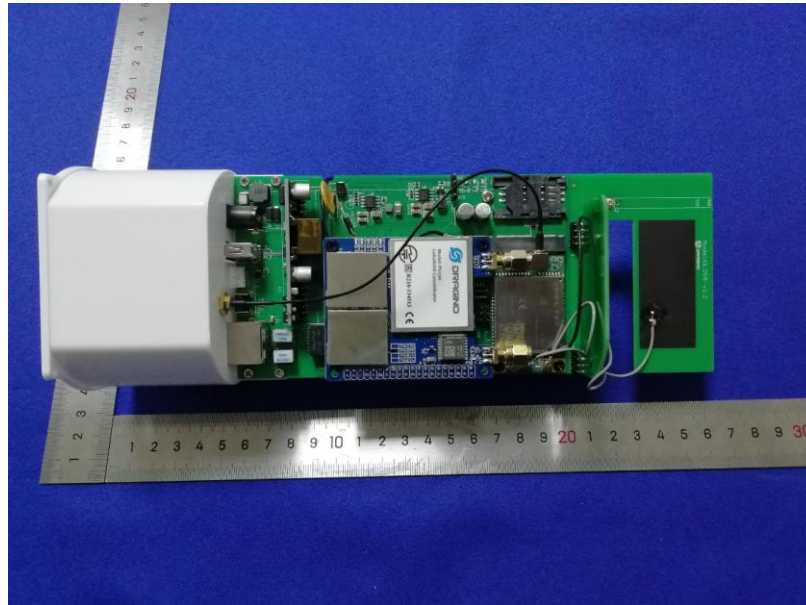

Product Name: LoRaWAN Gateway

Test Model No.: DLOS8

EUT Constructional Details

-----End-----