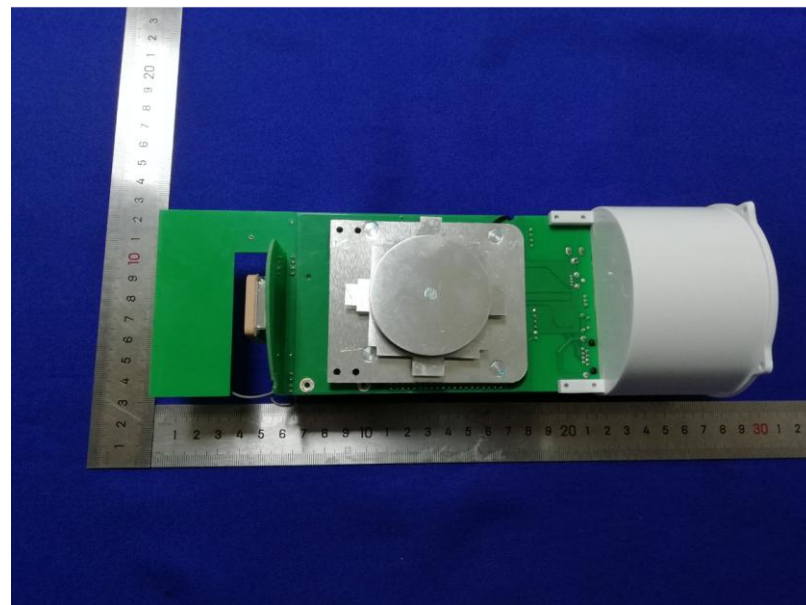

Product Name: LoRaWAN Gateway

Test Model No.: DLOS8

EUT Constructional Details

-----End-----