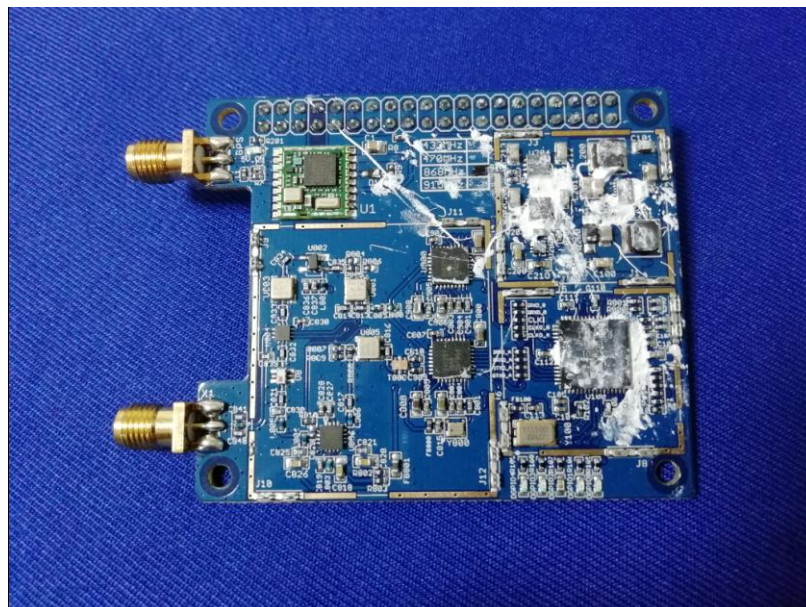

Product Name: LoRaWAN Gateway

Test Model No.: DLOS8

EUT Constructional Details

-----End-----