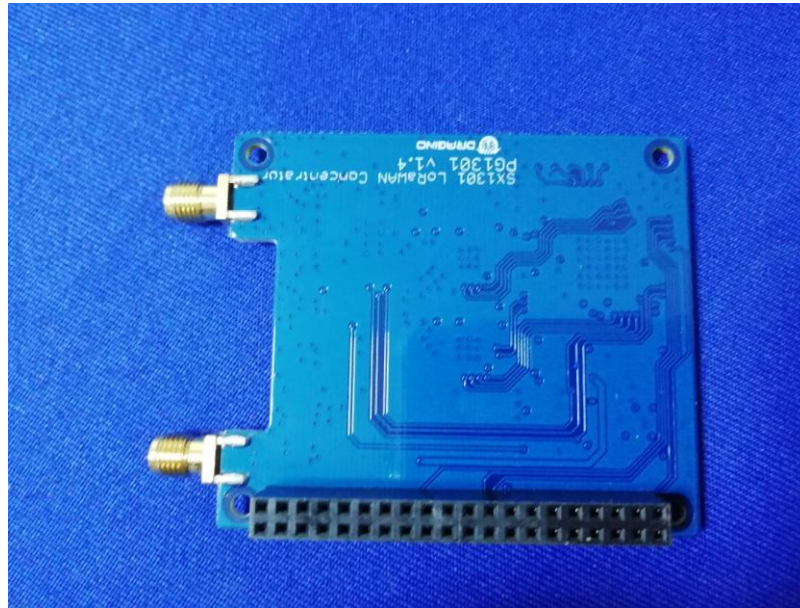

Product Name: LoRaWAN Gateway

Test Model No.: DLOS8

EUT Constructional Details

-----End-----