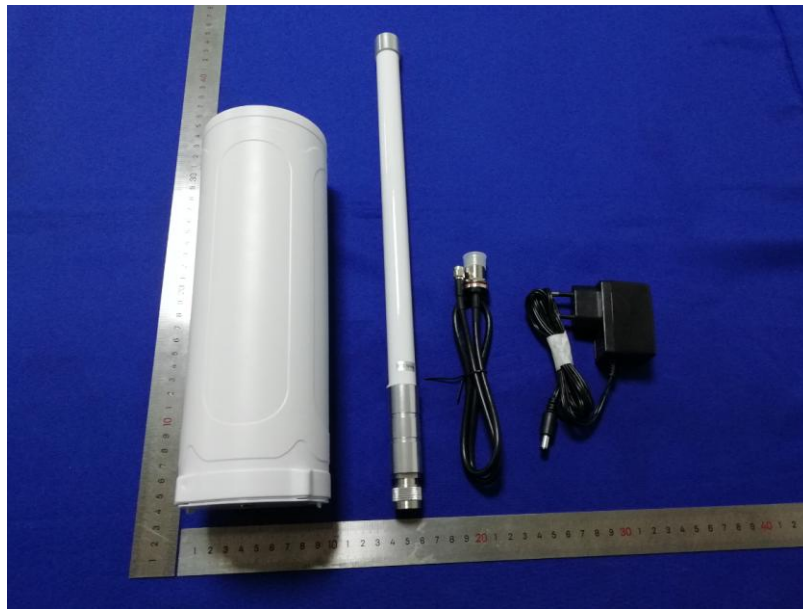

Product Name: LoRaWAN Gateway

Test Model No.: DLOS8

EUT Constructional Details

-----End-----