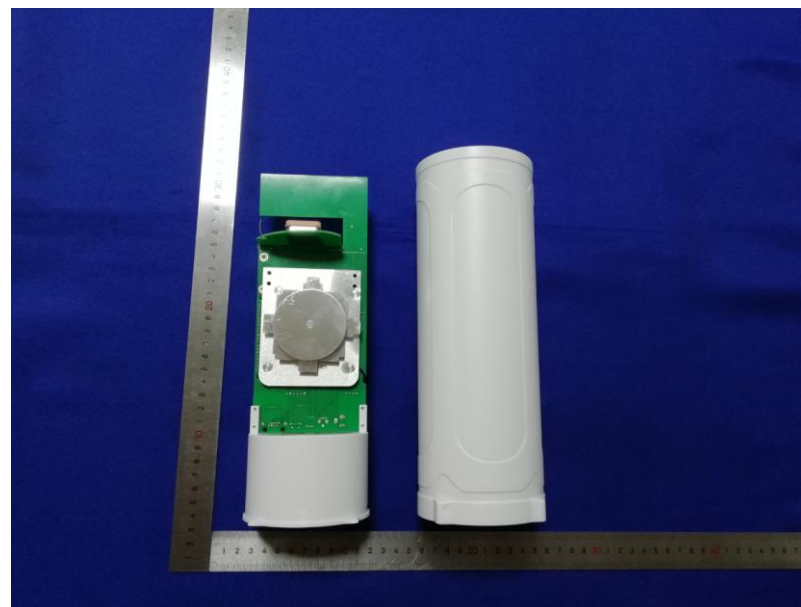

Product Name: LoRaWAN Gateway

Test Model No.: DLOS8

EUT Constructional Details

-----End-----