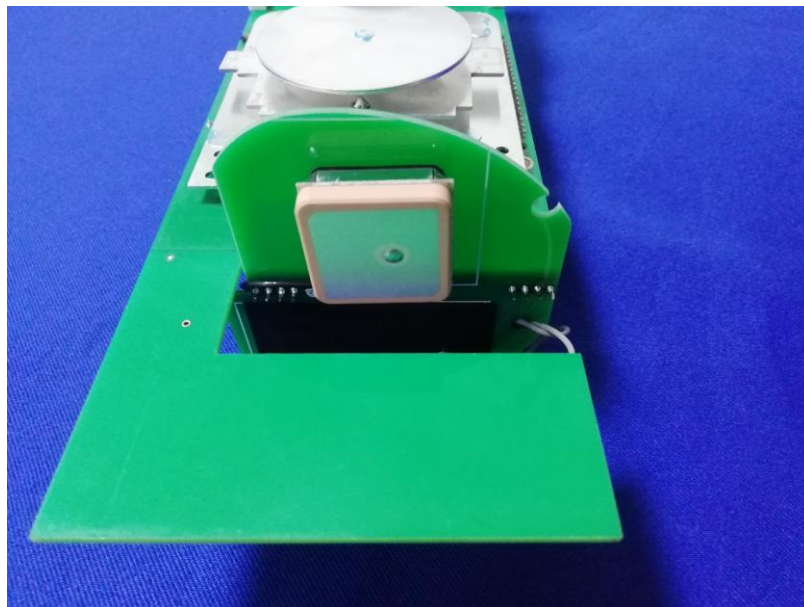

Product Name: LoRaWAN Gateway

Test Model No.: DLOS8

EUT Constructional Details

-----End-----