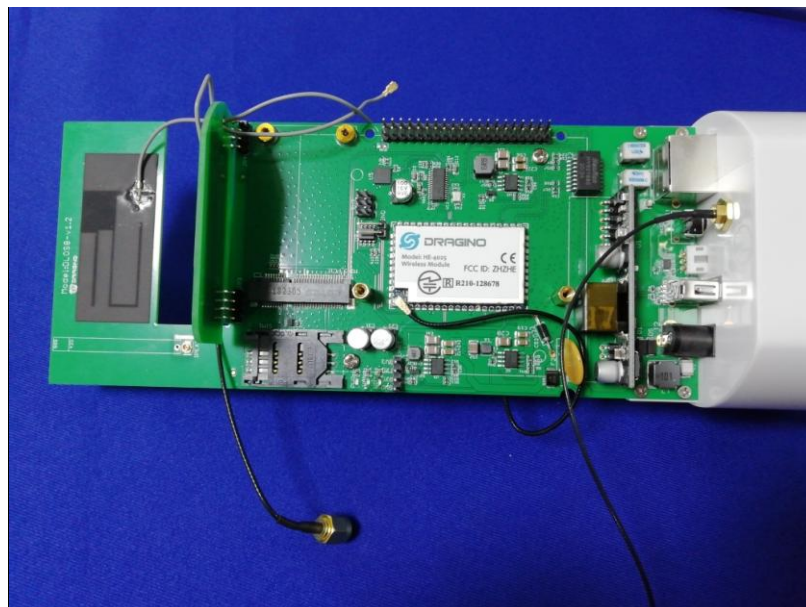

Product Name: LoRaWAN Gateway

Test Model No.: DLOS8

EUT Constructional Details

-----End-----