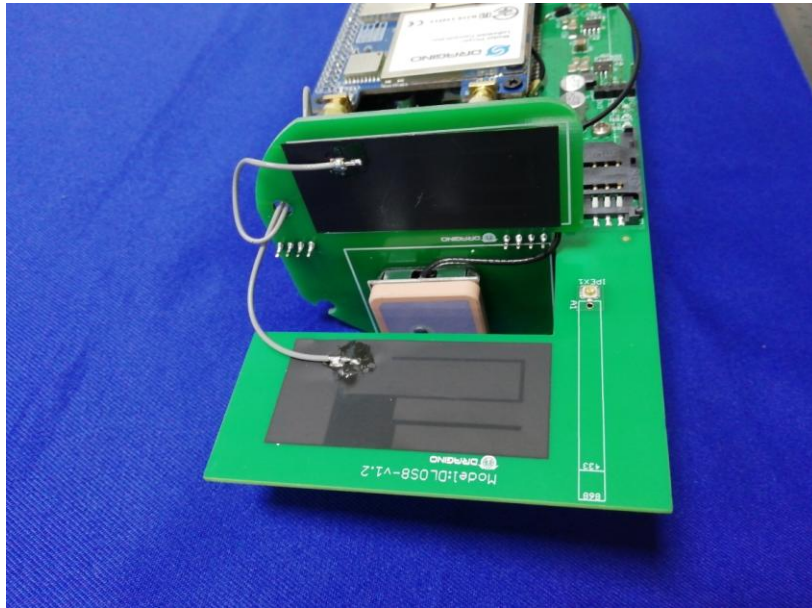

Product Name: LoRaWAN Gateway

Test Model No.: DLOS8

EUT Constructional Details

-----End-----