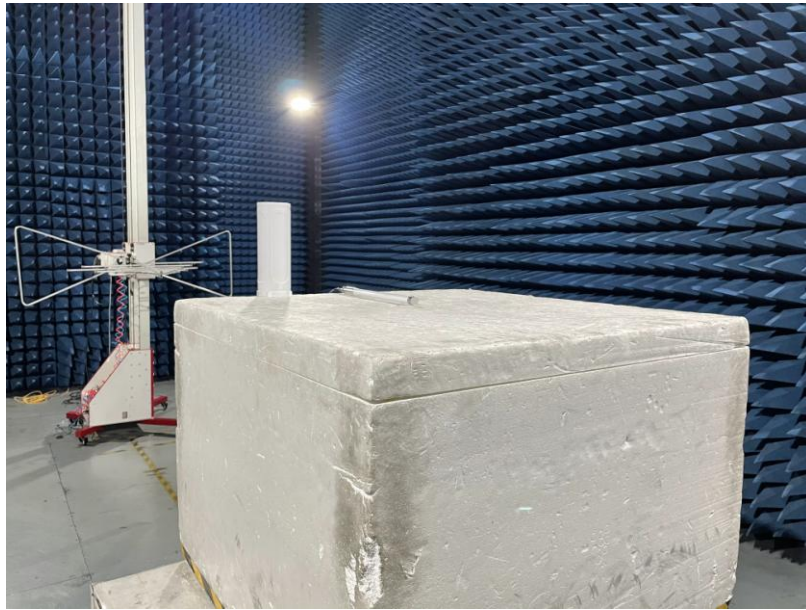

Product Name: LoRaWAN Gateway

Test Model No.: DLOS8

Test Setup Photo

Radiated Emission

Conducted Emissions

Flicker

ESD

EFT/ Surges/ Voltage dips and interruptions