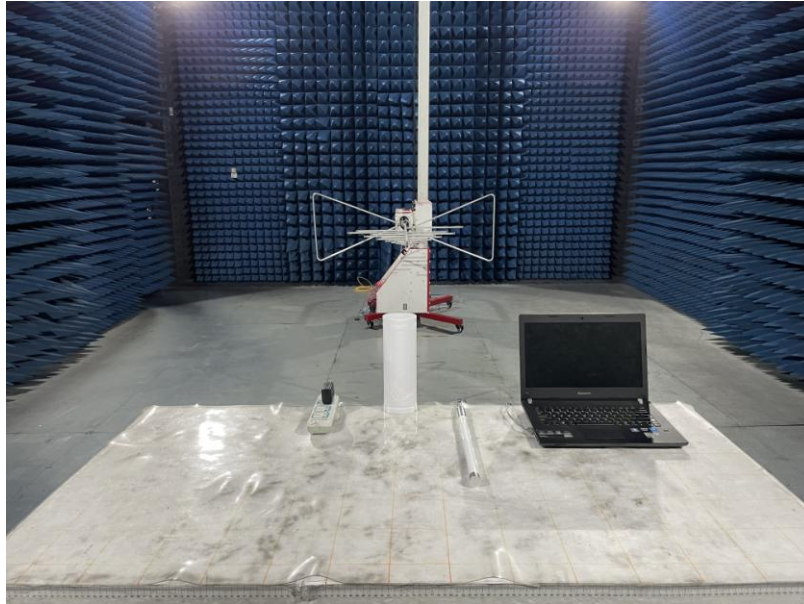

Product Name: LoRaWAN Gateway

Test Model No.: DLOS8

Test Setup Photo

Radiated Emission

Conducted Emissions

Flicker

ESD

EFT/ Surges/ Voltage dips and interruptions