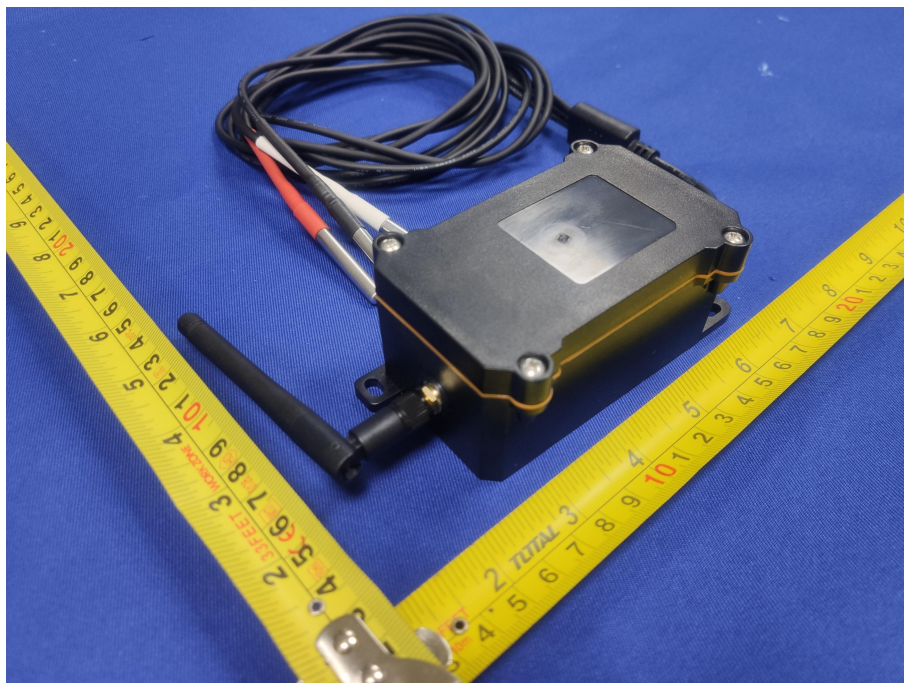

Product Name: LoRaWAN Sensor Node

Test Model No.: LSN50v2

EUT Constructional Details

Antenna

-----End-----