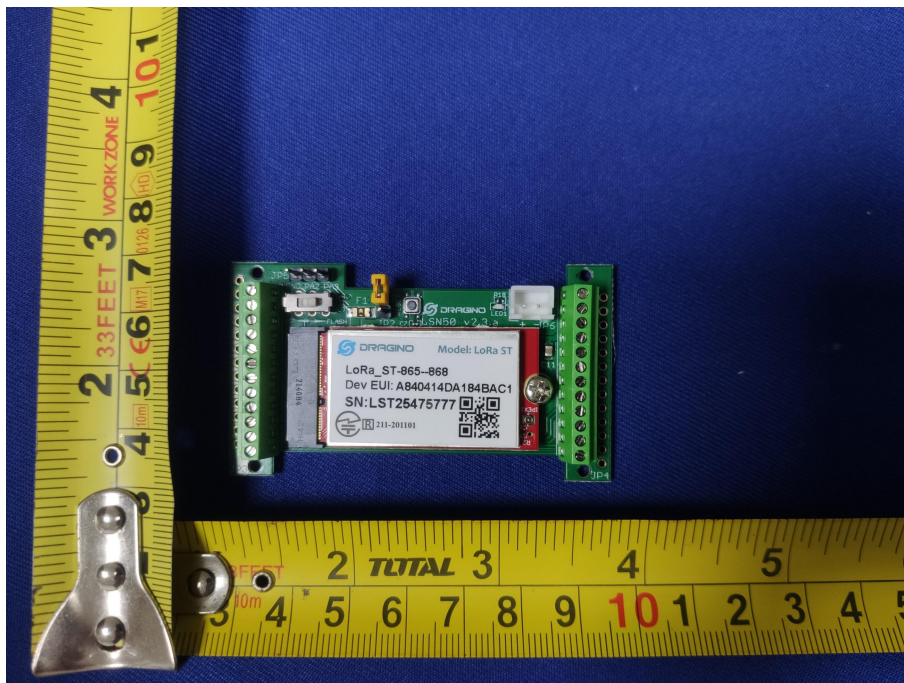

Product Name: LoRaWAN Sensor Node

Test Model No.: LSN50v2

EUT Constructional Details

Antenna

-----End-----