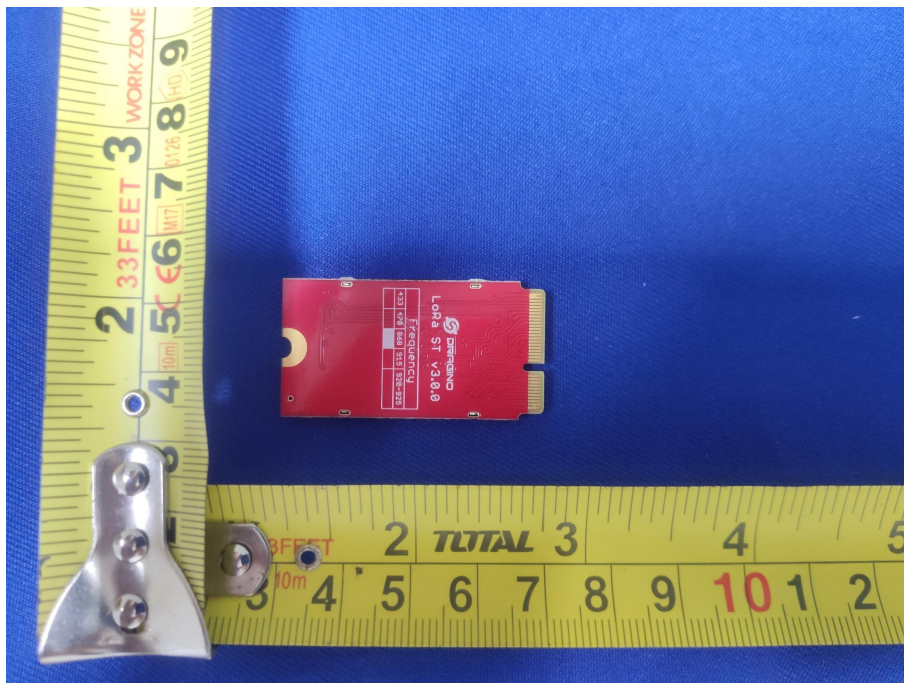

Product Name: LoRaWAN Sensor Node

Test Model No.: LSN50v2

EUT Constructional Details

Antenna

-----End-----