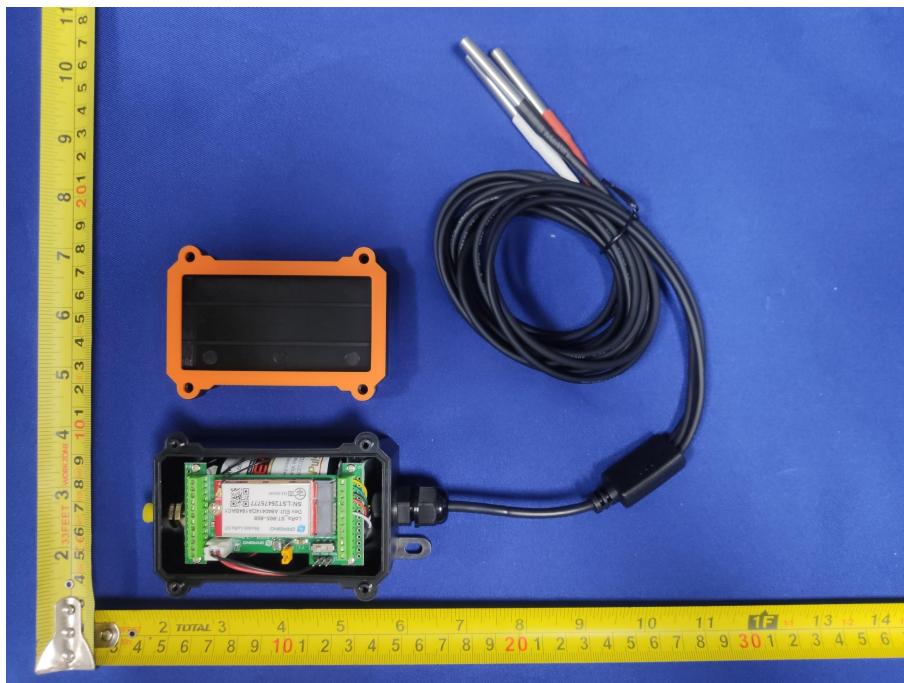

Product Name: LoRaWAN Sensor Node

Test Model No.: LSN50v2

EUT Constructional Details

Antenna

-----End-----