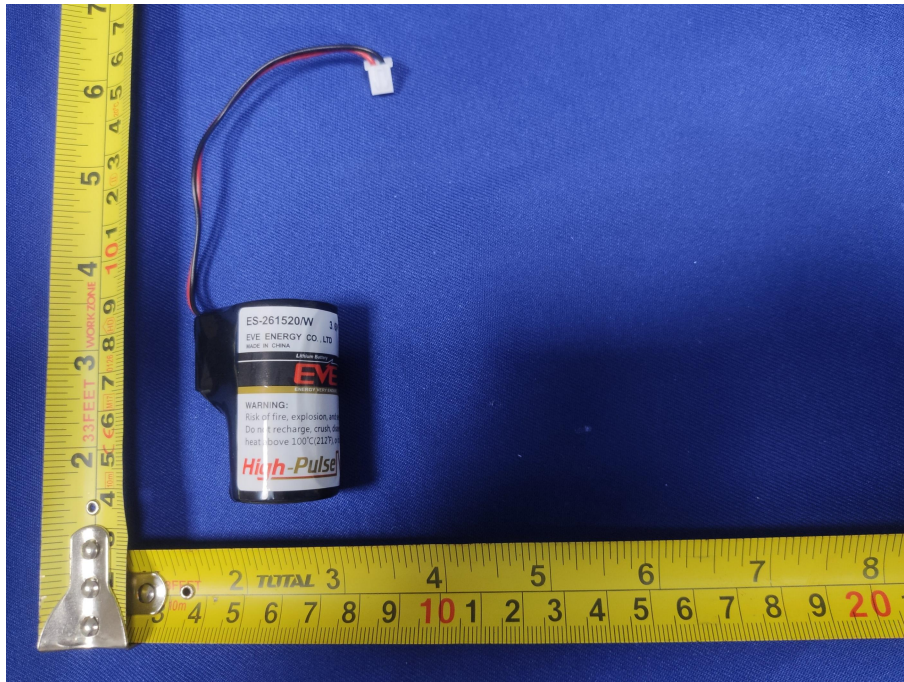

Product Name: LoRaWAN Sensor Node

Test Model No.: LSN50v2

EUT Constructional Details

Antenna

-----End-----