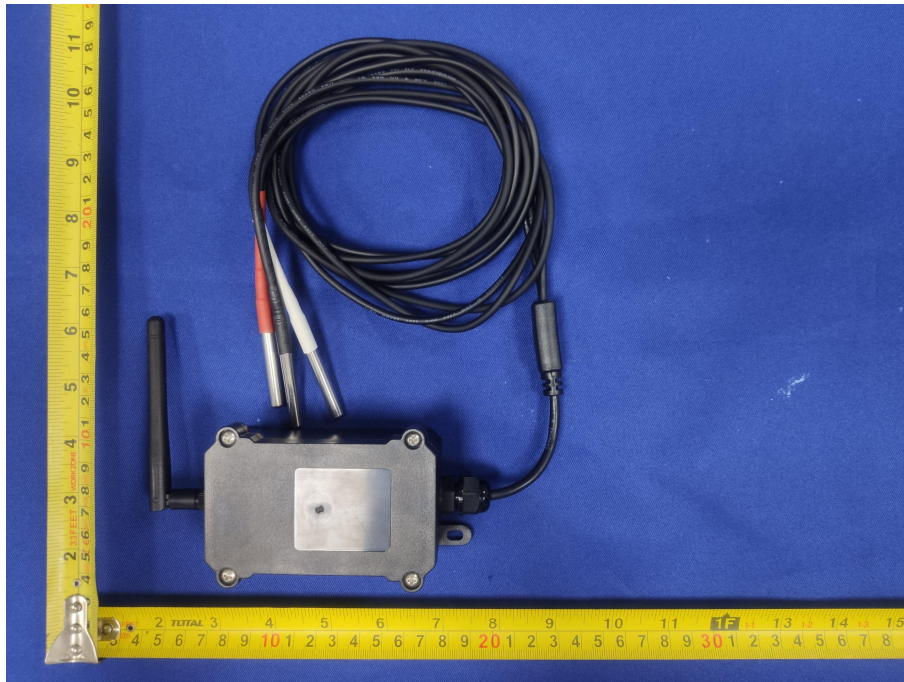

Product Name: LoRaWAN Sensor Node

Test Model No.: LSN50v2

EUT Constructional Details

Antenna

-----End-----