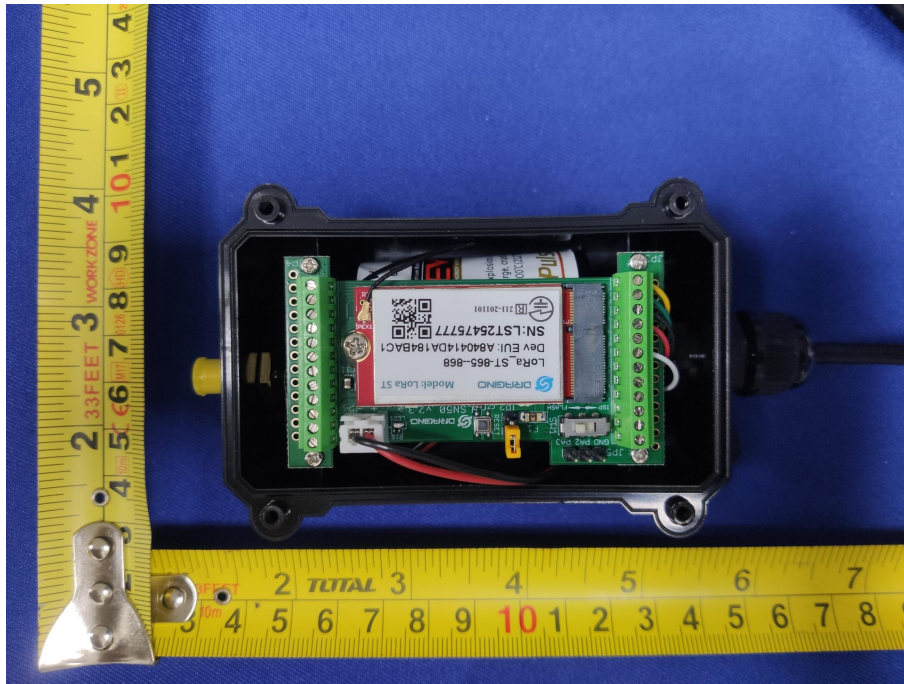

Product Name: LoRaWAN Sensor Node

Test Model No.: LSN50v2

EUT Constructional Details

Antenna

-----End-----