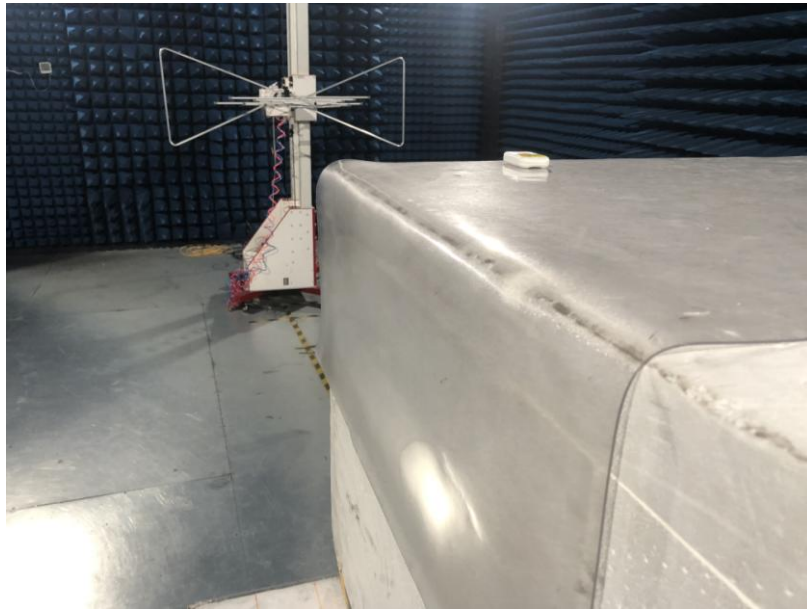

Product Name: LoRaWAN GPS Tracker

Test Model No.: LGT-92

Test Setup Photo

Radiated Emission

ESD

-----End-----