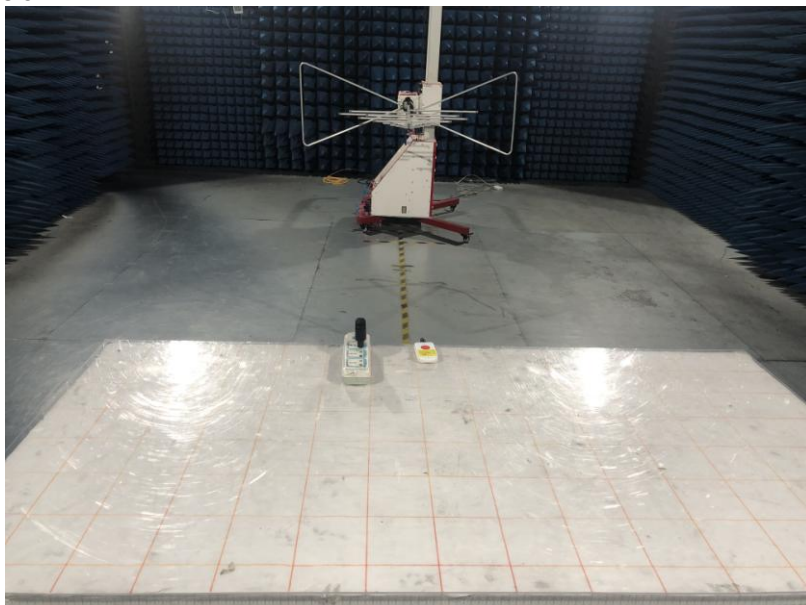

Product Name: LoRaWAN GPS Tracker

Test Model No.: LGT-92

Test Setup Photo

Radiated Emission

ESD

-----End-----