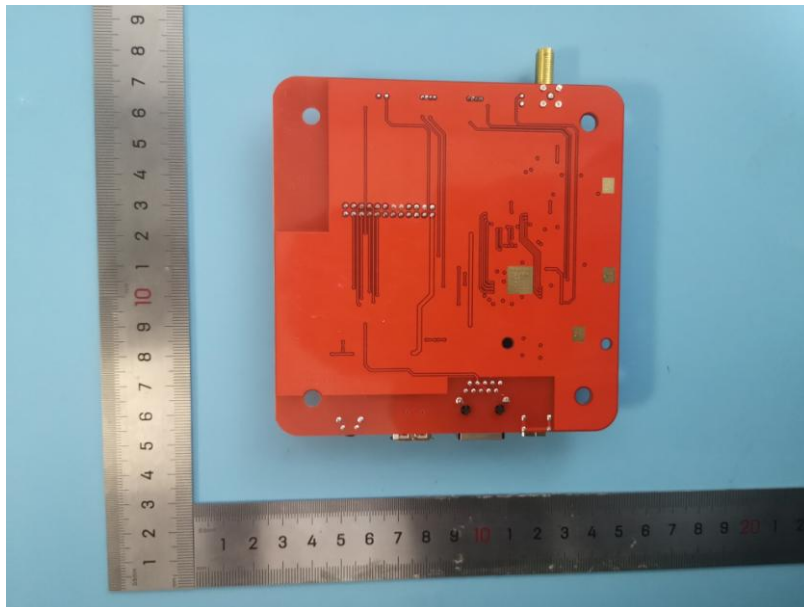

Product Name: LoRaWAN Gateway

Test Model No.: LPS8

## EUT Constructional Details

-----End-----