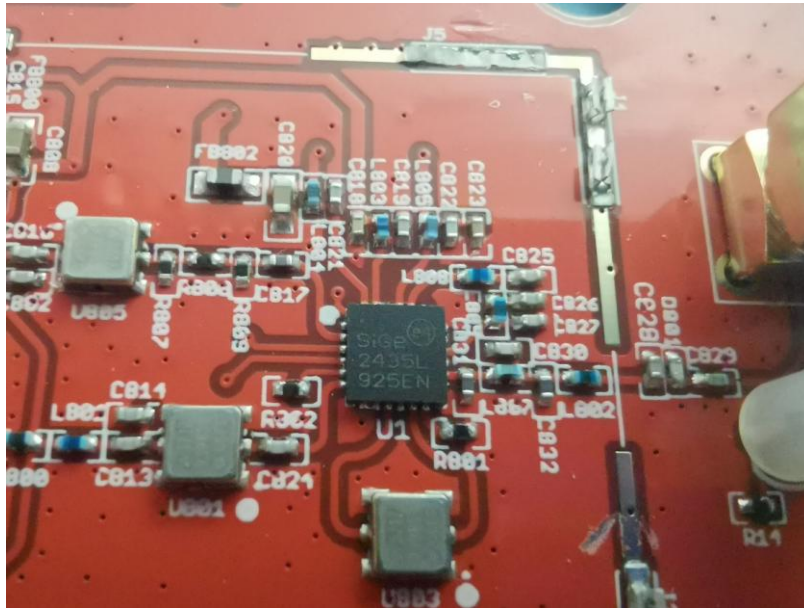

Product Name: LoRaWAN Gateway

Test Model No.: LPS8

## EUT Constructional Details

-----End-----