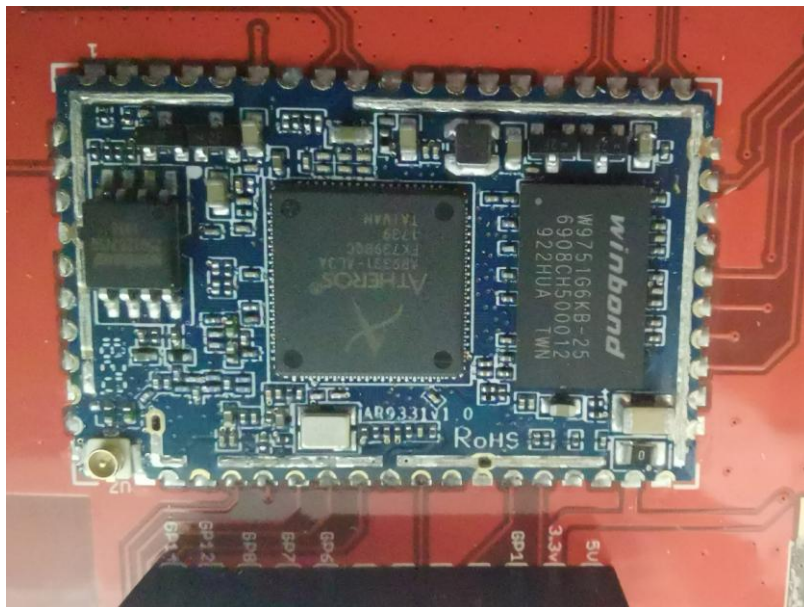

Product Name: LoRaWAN Gateway

Test Model No.: LPS8

## EUT Constructional Details

-----End-----