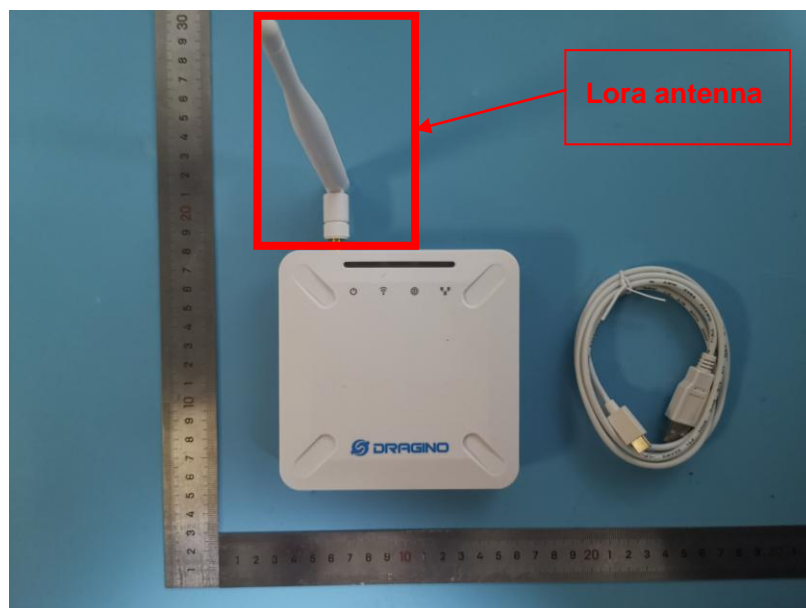

Product Name: LoRaWAN Gateway

Test Model No.: LPS8

EUT Constructional Details