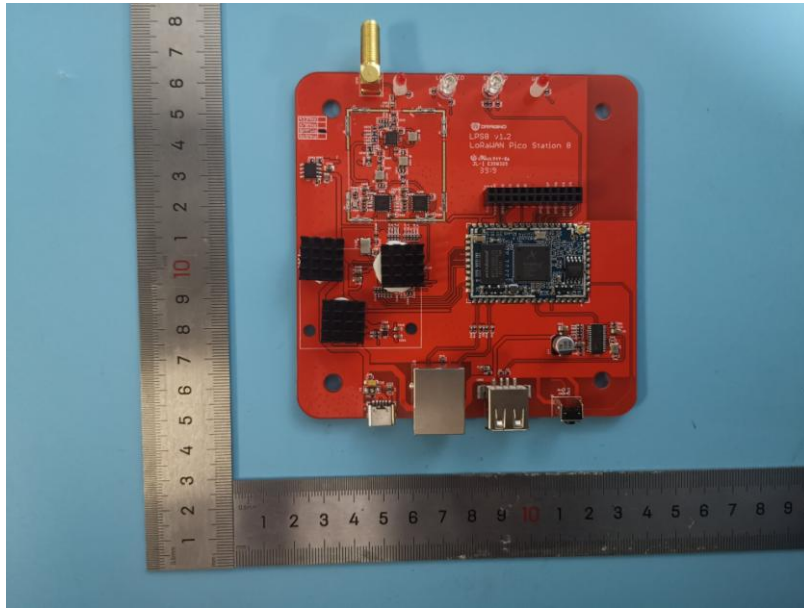

Product Name: LoRaWAN Gateway

Test Model No.: LPS8

## EUT Constructional Details

-----End-----